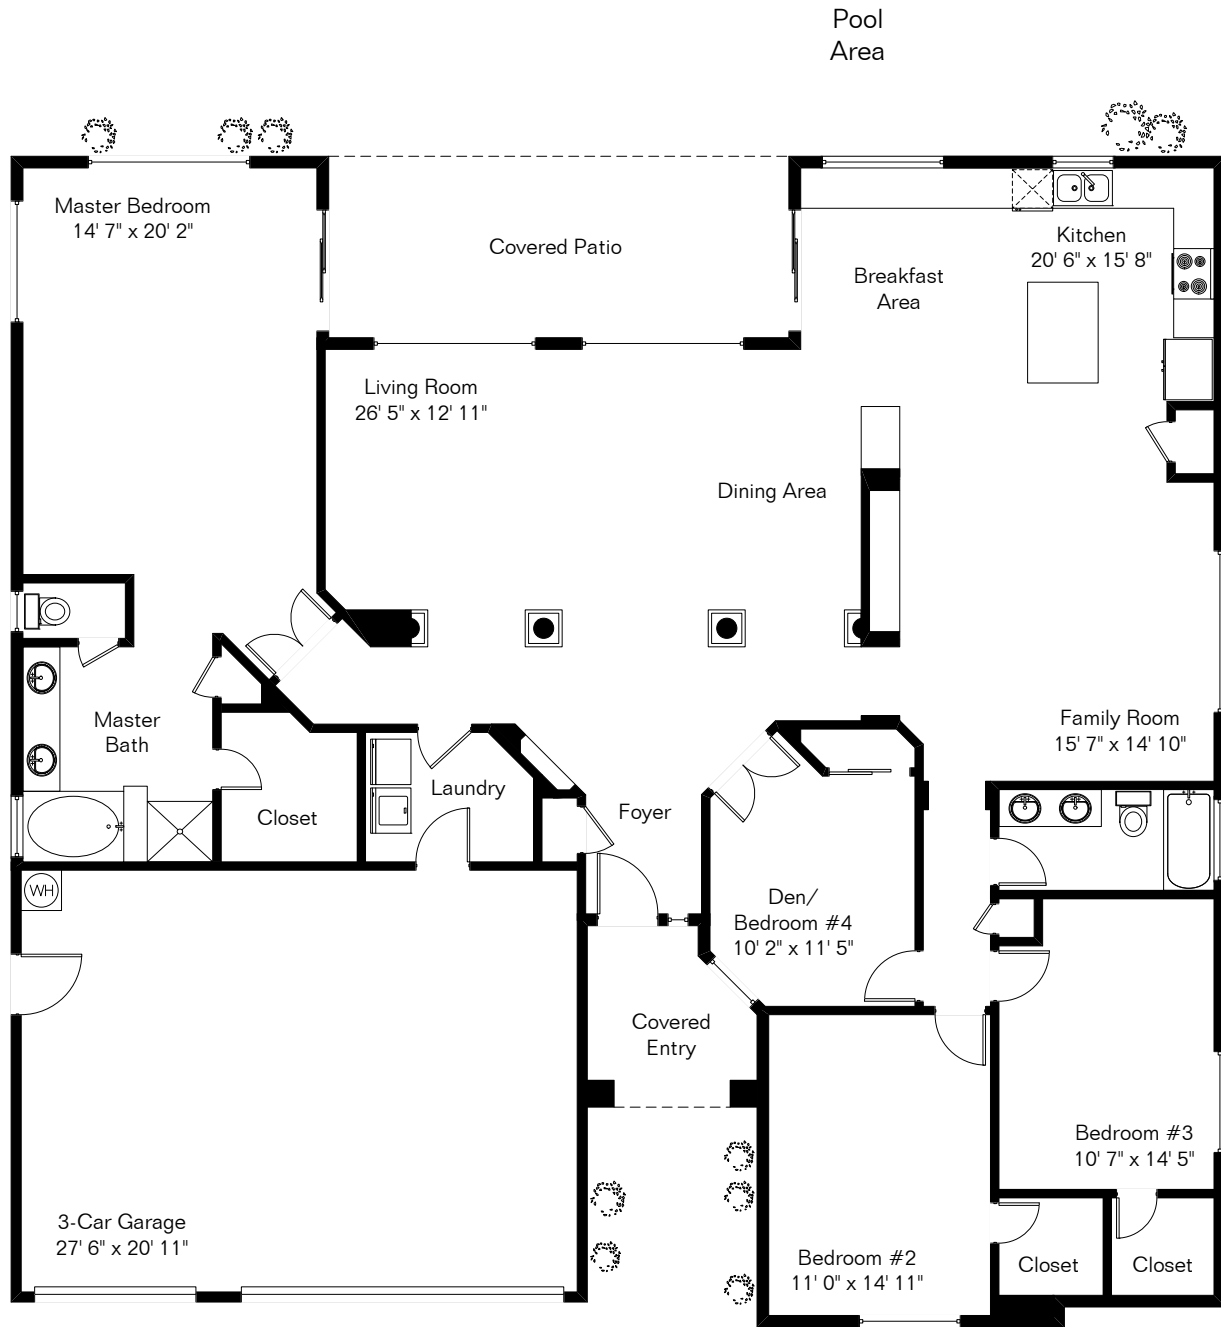

The square footages and room size information are deemed to be reliable but are not guaranteed and should be independently verified.

1029 W Squawbush Court

Living Area 2,481 Sq Ft
Garage 611 Sq Ft

Site Visit November 2017

Copyright 2017 Floor Plans First! LLC
All Rights Reserved.

www.FloorPlansFirst.com

Toll Free (877) 887-1500
Voice (520) 881-1500
Fax (520) 791-7701

Floor Plans First!
See the Floor Plan First!